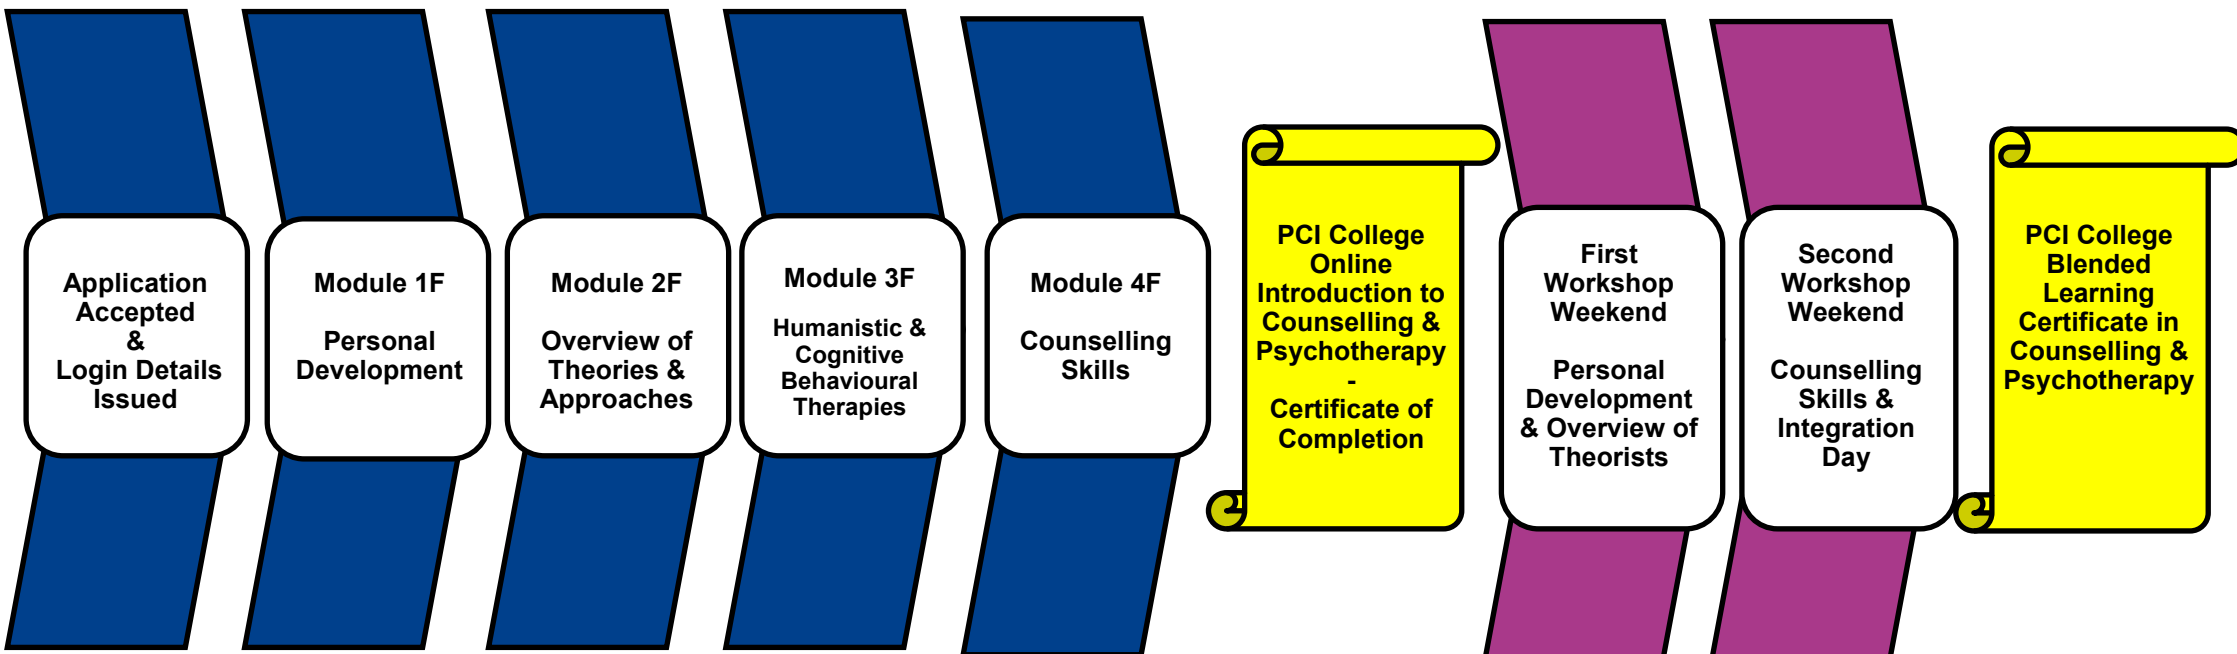

PCI College

Excellence & Innovation in Psychological Education

Established 1991

Online Introduction to Counselling & Psychotherapy

&

Blended Learning Certificate in Counselling & Psychotherapy

Timeline

Modules are usually completed within 4-6 weeks of study, however, you can choose your own pace to complete the course within the 12 months.

Those signed up to the Blended Learning Programme have 18 months to complete the course.